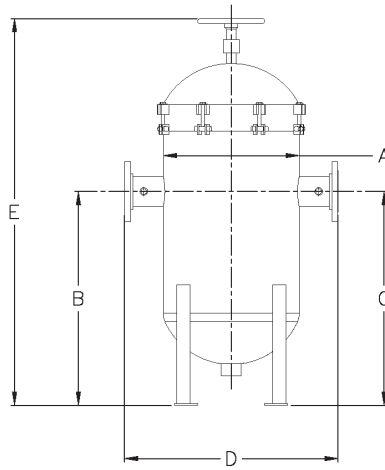

## ► Features

- Carbon steel, 304 stainless steel or 316 stainless steel housings
- ASME code or non-code vessel
- Uses standard # 2 filter bags, but can accommodate practically any liquid bag filter in the market today
- Flow rates up to 5,000 gpm per vessel
- Skid mounted duplexed units are an available option
- Swing bolt lid closure
- Wheel or hydraulic jack headlift

**Style A**

**Style B**

**Style C**

Model	Number of Bags	Flow Rate	Shipping Weight (LBS)	A	B	C	D	E
BFV-02	2	250	330	16"	32"	22"	31"	56"
BFV-03	3	375	360	18"	32"	22"	30"	58"
BFV-04	4	500	410	20"	32"	24"	32"	60"
BFV-05	5	625	475	22"	30"	24"	33"	60"
BFV-07A	7	750	560	24"	30"	24"	35"	62"
BFV-07B	7	875	600	26"	30"	26"	36"	62"
BFV-08	8	1000	650	28"	34"	28"	40"	63"
BFV-10	10	1250	700	30"	34"	30"	43"	64"
BFV-11	11	1375	810	32"	36"	30"	46"	66"
BFV-12	12	1500	950	34"	36"	30"	48"	68"
BFV-14	14	1750	1000	36"	38"	32"	48"	68"
BFV-17	17	2125	1100	38"	40"	32"	50"	70"
BFV-18	18	2250	1225	40"	40"	34"	54"	70"
BFV-19	19	2375	1350	42"	42"	34"	58"	72"
BFV-22	22	2750	1425	44"	44"	36"	58"	75"
BFV-23	23	2875	1600	46"	46"	36"	58"	77"
BFV-26	26	3125	1750	48"	48"	38"	64"	79"
BFV-27	27	3375	1900	50"	48"	38"	64"	82"
BFV-29	29	3625	2100	52"	52"	40"	64"	85"
BFV-34	34	4250	2200	54"	52"	40"	75"	87"
BFV-35	35	4375	2450	56"	54"	42"	75"	90"
BFV-37	37	4625	2700	58"	54"	42"	75"	93"
BFV-40	40	5000	2950	60"	56"	44"	75"	96"

Note: Dimensions based on Style A (above)