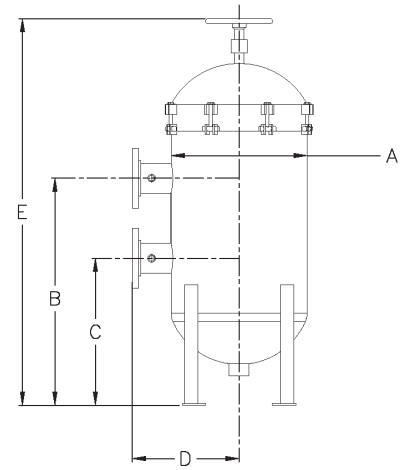

## ► Features

- Carbon steel, 304 stainless steel or 316 stainless steel housings
- ASME code or non-code vessel
- Uses standard # 2 filter bags, but can accommodate practically any liquid bag filter in the market today
- Flow rates up to 5,000 gpm per vessel
- Skid mounted duplexed units are an available option
- Swing bolt lid closure
- Wheel or hydraulic jack headlift

**Style A**

**Style B**

**Style C**

Model	Number of Bags	Flow Rate	Shipping Weight (LBS)	A	B	C	D	E
BFV-02	2	250	330	16"	32"	22"	31"	56"
BFV-03	3	375	360	18"	32"	22"	30"	58"
BFV-04	4	500	410	20"	32"	24"	32"	60"
BFV-05	5	625	475	22"	30"	24"	33"	60"
BFV-07A	7	750	560	24"	30"	24"	35"	62"
BFV-07B	7	875	600	26"	30"	26"	36"	62"
BFV-08	8	1000	650	28"	34"	28"	40"	63"
BFV-10	10	1250	700	30"	34"	30"	43"	64"
BFV-11	11	1375	810	32"	36"	30"	46"	66"
BFV-12	12	1500	950	34"	36"	30"	48"	68"
BFV-14	14	1750	1000	36"	38"	32"	48"	68"
BFV-17	17	2125	1100	38"	40"	32"	50"	70"
BFV-18	18	2250	1225	40"	40"	34"	54"	70"
BFV-19	19	2375	1350	42"	42"	34"	58"	72"
BFV-22	22	2750	1425	44"	44"	36"	58"	75"
BFV-23	23	2875	1600	46"	46"	36"	58"	77"
BFV-26	26	3125	1750	48"	48"	38"	64"	79"
BFV-27	27	3375	1900	50"	48"	38"	64"	82"
BFV-29	29	3625	2100	52"	52"	40"	64"	85"
BFV-34	34	4250	2200	54"	52"	40"	75"	87"
BFV-35	35	4375	2450	56"	54"	42"	75"	90"
BFV-37	37	4625	2700	58"	54"	42"	75"	93"
BFV-40	40	5000	2950	60"	56"	44"	75"	96"

Note: Dimensions based on Style A (above)