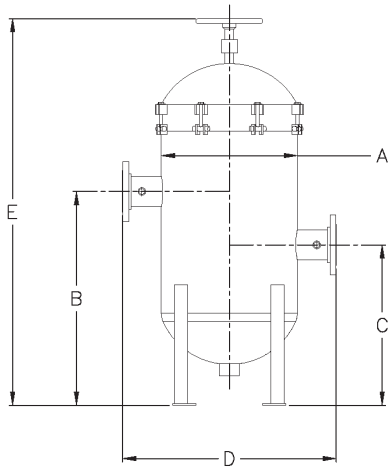

## ► Features

- Carbon steel, 304 stainless steel or 316 stainless steel housings
- ASME code or non-code vessel
- Uses standard # 2 filter bags, but can accommodate practically any liquid bag filter in the market today
- Flow rates up to 5,000 gpm per vessel
- Skid mounted duplexed units are an available option
- Swing bolt lid closure
- Wheel or hydraulic jack headlift

**Style A**

**Style B**

**Style C**

Model	Number of Bags	Flow Rate	Shipping Weight (LBS)	A	B	C	D	E
BFV-02	2	250	330	16"	32"	22"	31"	56"
BFV-03	3	375	360	18"	32"	22"	30"	58"
BFV-04	4	500	410	20"	32"	24"	32"	60"
BFV-05	5	625	475	22"	30"	24"	33"	60"
BFV-07A	7	750	560	24"	30"	24"	35"	62"
BFV-07B	7	875	600	26"	30"	26"	36"	62"
BFV-08	8	1000	650	28"	34"	28"	40"	63"
BFV-10	10	1250	700	30"	34"	30"	43"	64"
BFV-11	11	1375	810	32"	36"	30"	46"	66"
BFV-12	12	1500	950	34"	36"	30"	48"	68"
BFV-14	14	1750	1000	36"	38"	32"	48"	68"
BFV-17	17	2125	1100	38"	40"	32"	50"	70"
BFV-18	18	2250	1225	40"	40"	34"	54"	70"
BFV-19	19	2375	1350	42"	42"	34"	58"	72"
BFV-22	22	2750	1425	44"	44"	36"	58"	75"
BFV-23	23	2875	1600	46"	46"	36"	58"	77"
BFV-26	26	3125	1750	48"	48"	38"	64"	79"
BFV-27	27	3375	1900	50"	48"	38"	64"	82"
BFV-29	29	3625	2100	52"	52"	40"	64"	85"
BFV-34	34	4250	2200	54"	52"	40"	75"	87"
BFV-35	35	4375	2450	56"	54"	42"	75"	90"
BFV-37	37	4625	2700	58"	54"	42"	75"	93"
BFV-40	40	5000	2950	60"	56"	44"	75"	96"

Note: Dimensions based on Style A (above)